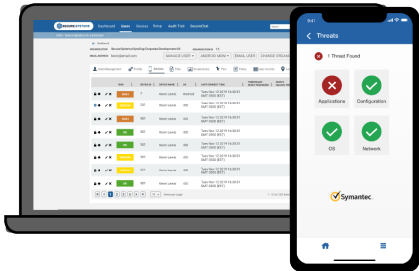

MOBILE DEVICE MANAGEMENT (MDM)

Secure.Systems is a comprehensive mobile device management solution designed to empower your mobile workforce with the power of mobility, by enhancing employee productivity without compromising on corporate security.

With SyncDog we include device tracking, inventory, application distribution, password verification, and enforcement, as well as data encryption.

CONTAINERIZATION

Administrators, employees and compliance managers all benefit from the easy management of Secure.Systems™. Privileged users can easily define the security rules within the app and also grant or deny corporate data access privileges on devices. If an employee leaves the company or a device is lost or stolen, corporate data inside the Secure.Systems™ container can be remotely erased without infringing upon the employee's personal data.