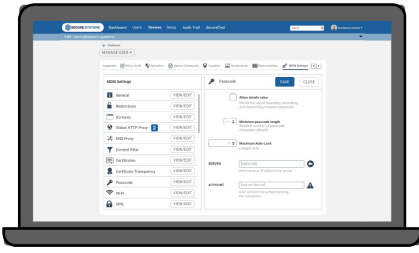

SyncDog, when your old EMM solution just isn't enough!

MOBILE DEVICE MANAGEMENT (MDM)

Secure.Systems is a comprehensive mobile device management solution designed to empower your mobile workforce with the power of mobility, by enhancing employee productivity without compromising on corporate security.

With SyncDog we include device tracking, inventory, application distribution, password verification, and enforcement, as well as data encryption.