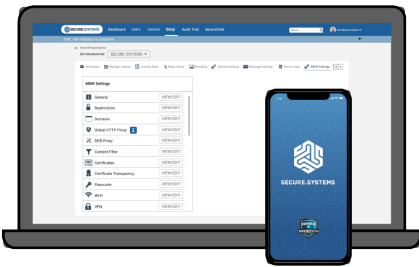

CONTAINERIZATION

Administrators, employees and compliance managers all benefit from the easy management of Secure.Systems™. Privileged users can easily define the security rules within the app and also grant or deny corporate data access privileges on devices. If an employee leaves the company or a device is lost or stolen, corporate data inside the Secure.Systems™ container can be remotely erased without infringing upon the employee's personal data.