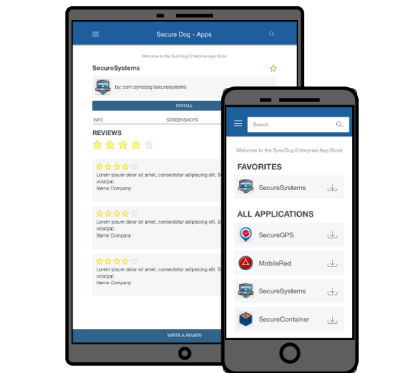

PRIVATE APP STORE

Our App Store is more than a basic tool for downloading applications. It follows a similar user experience as popular public app stores. Applications come with supporting information, screenshots, and reviews.

We offer clients all the management tools and insight necessary to scale up a secure, App Store-based delivery model for secure enterprise apps, both public and private. Our platform provides a foundation for projecting technology services to mobile devices without sacrificing security, user experience, performance, or ease of management.