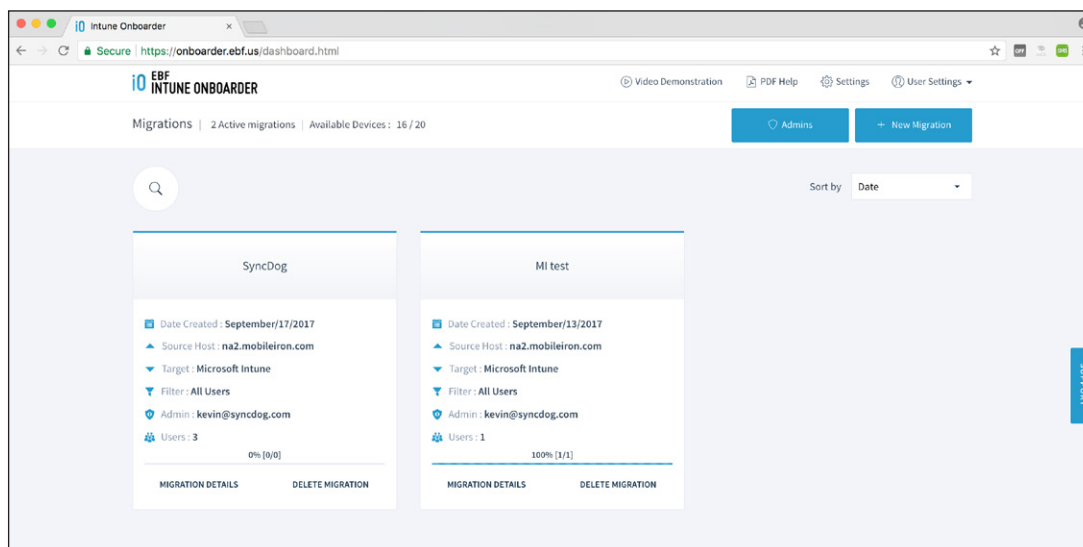

Secure.Systems™ is a product of SyncDog, Inc., Reston, Virginia, USA.

<https://secure.systems>
11950 Democracy Drive, Suite 275
Reston, VA USA 20190
Call: (703) 430-6040 • Fax: (703) 997-8667